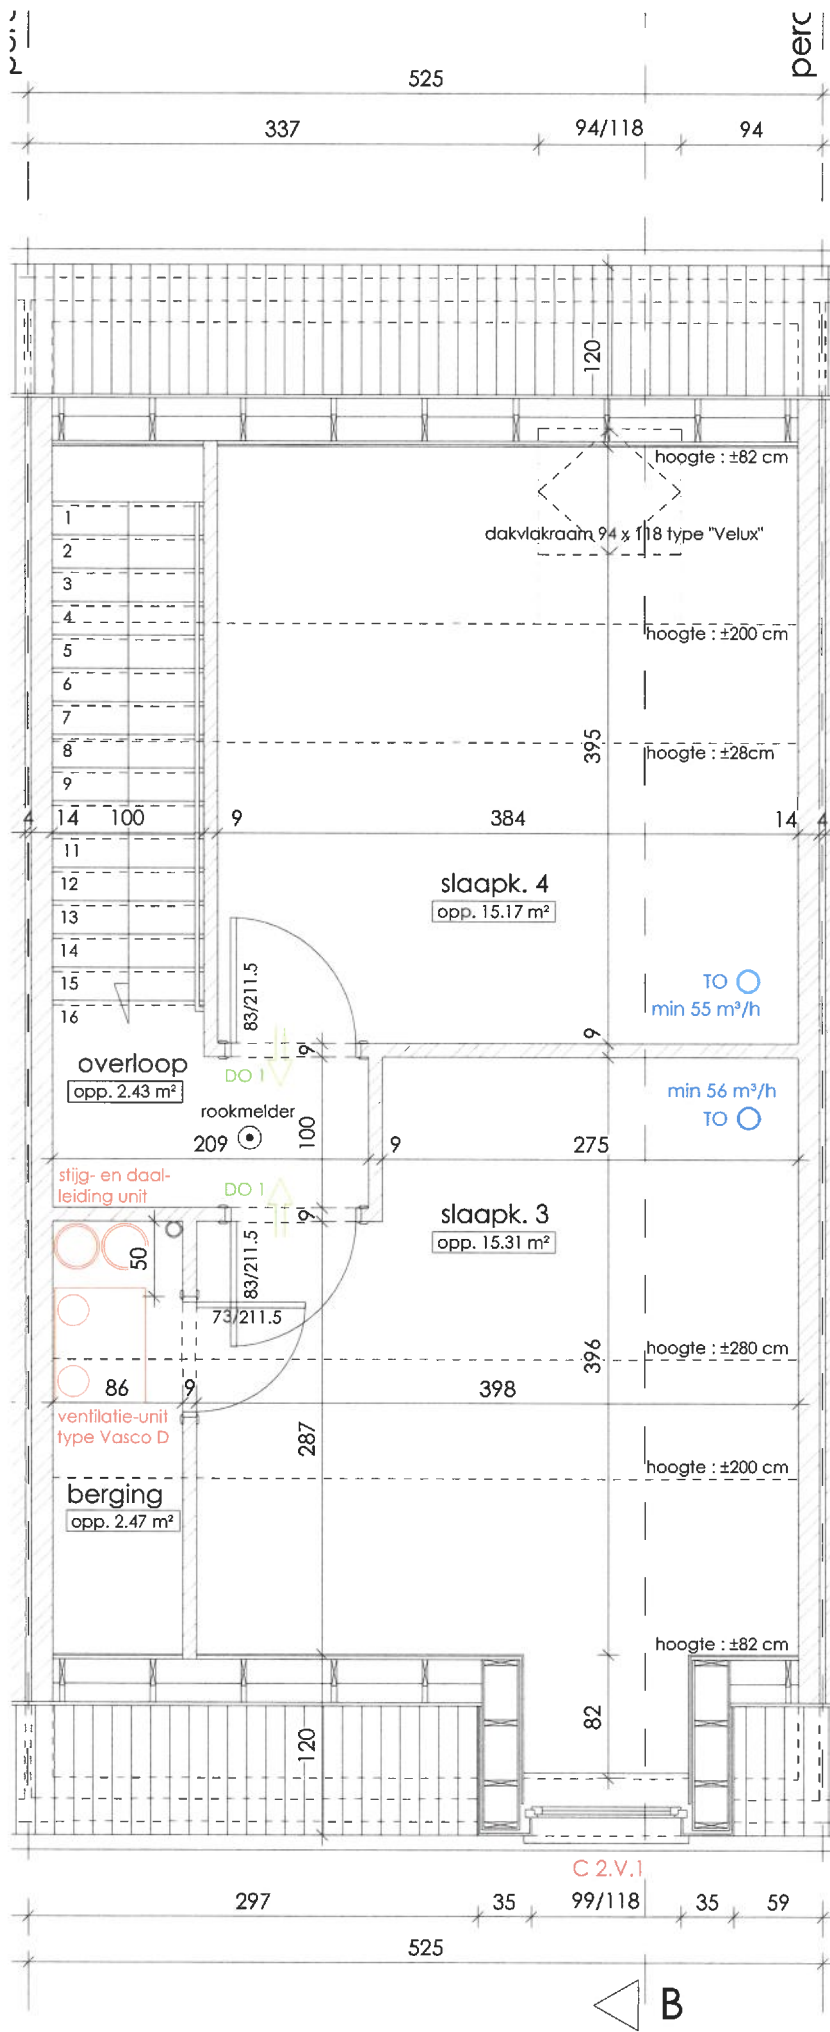

plan verdieping

plan zolder
woning C4